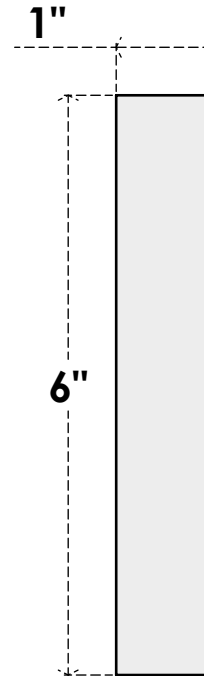

ROSP060X060X100SDG02

6"W X 6"H X 1"P STANDARD SEDGWICK BULLSEYE ROSETTE WITH SQUARE EDGE, ARCHITECTURAL GRADE PVC

FRONT

SIDE

EKENA MILLWORK
2300 WEST MAIN ST.
CLARKSVILLE, TX 75426
TOLL FREE: 866-607-0453
WWW.EKENAMILLWORK.COM

NOTES

1. INSTALLATION TO BE COMPLETED IN ACCORDANCE WITH MANUFACTURER'S SPECIFICATIONS.
2. DRAWING MAY NOT BE TO SCALE
3. THIS DRAWING IS INTENDED FOR DESIGN AND PLANNING PURPOSES ONLY.
4. ALL INFORMATION CONTAINED HEREIN WAS CURRENT AT THE TIME OF DEVELOPMENT BUT MUST BE REVIEWED AND APPROVED BY THE PRODUCT MANUFACTURER TO BE CONSIDERED ACCURATE.
5. ARCHITECTURAL GRADE PVC PRODUCTS ARE MADE FROM EXPANDED CELLULAR PVC AND COME NATURALLY WHITE BUT MAY BE PAINTED