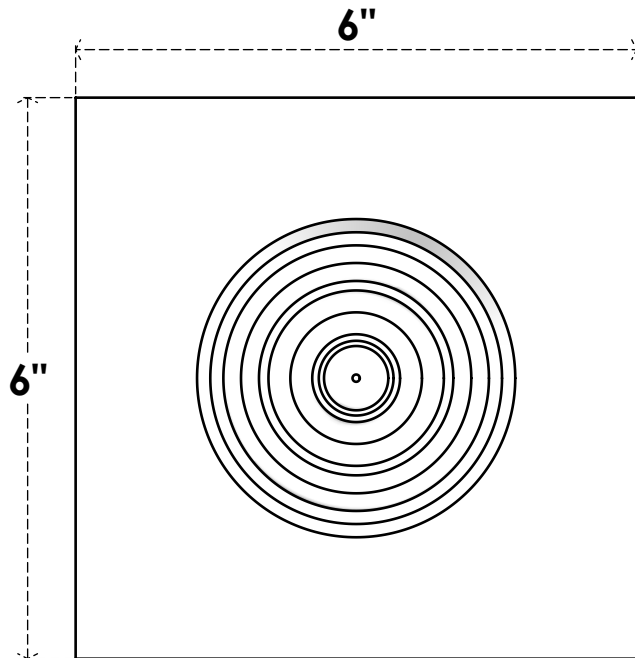

ROSP060X060X100SDG02

6"W X 6"H X 1"P STANDARD SEDGWICK BULLSEYE ROSETTE WITH SQUARE EDGE, ARCHITECTURAL GRADE PVC

FRONT

SIDE

EKENA MILLWORK
2300 WEST MAIN ST.
CLARKSVILLE, TX 75426
TOLL FREE: 866-607-0453
WWW.EKENAMILLWORK.COM